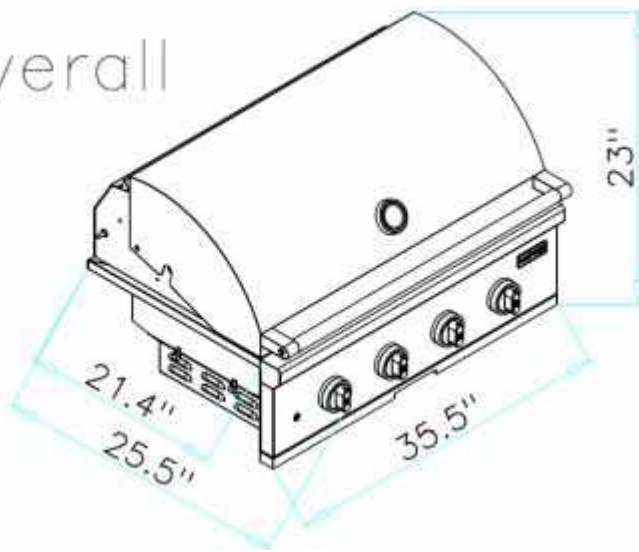

DIMENSIONS

- Overall: 23" H x 35.5" W x 25.5" D
- Cutout: 10.25" H x 32.5" W x 20.5" D

Interior

Model No. C3CL36

36" CL-Series Built-In Gas Grill

DIMENSIONAL RENDERINGS

Overall

Cutout

Overall Product Dimensions			
Model No.	Height	Width	Depth
C3CL36	23"	35.5"	25.5"

Cutout Product Dimensions			
Model No.	Height	Width	Depth
C3CL36	10.25"	32.5"	20.5"

Model No.	Gas Supply	BTU's	Regulator	WC Pressure	Max PSI	Electrical Requirements
C3CL36LP	Propane	80,000	20 lb Tank Regulator	11"	0.5 PSI	1 Qty - 120 VAC60 Hz Grounded Plug
C3CL36NG	Natural Gas	80,000	0.5" Female Pipe	4"	0.5 PSI	1 Qty - 120 VAC60 Hz Grounded Plug