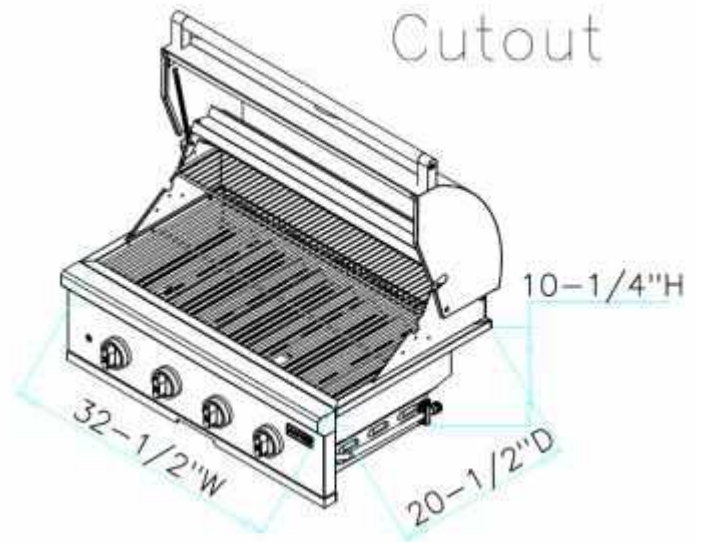

ACCESSORIES

- Sear Burner (C3SEARBURNER)
- Rotisserie Kit (CROT36)
- Ceramic Briquettes (C3BRIQ36)
- Charcoal Tray (CCHTRAY12)
- Insulated Jacket (CJAKTCS36)
- Cover (CCVR36-BIG)
- Color Knob Inserts: CKNOBBK, CKNOBY, CKNOBSS, CKNOBR, CKNOBC
- Griddle Grate: C3CLSIGRATE36G | Beef Grate: C3CLSIGRATE36B
- Veggie Grate: C3CLSIGRATE36V | Poultry Grate: C3CLSIGRATE36P

DIMENSIONS

- Overall: 23" H x 35.5" W x 25.5" D
- Cutout: 10.25" H x 32.5" W x 20.5" D

Interior

Model No. C3CL36

36" CL-Series Built-In Gas Grill

DIMENSIONAL RENDERINGS

Overall

Cutout

Overall Product Dimensions			
Model No.	Height	Width	Depth
C3CL36	23"	35.5"	25.5"

Cutout Product Dimensions			
Model No.	Height	Width	Depth
C3CL36	10.25"	32.5"	20.5"

Model No.	Gas Supply	BTU's	Regulator	WC Pressure	Max PSI	Electrical Requirements
C3CL36LP	Propane	80,000	20 lb Tank Regulator	11"	0.5 PSI	1 Qty - 120 VAC60 Hz Grounded Plug
C3CL36NG	Natural Gas	80,000	0.5" Female Pipe	4"	0.5 PSI	1 Qty - 120 VAC60 Hz Grounded Plug