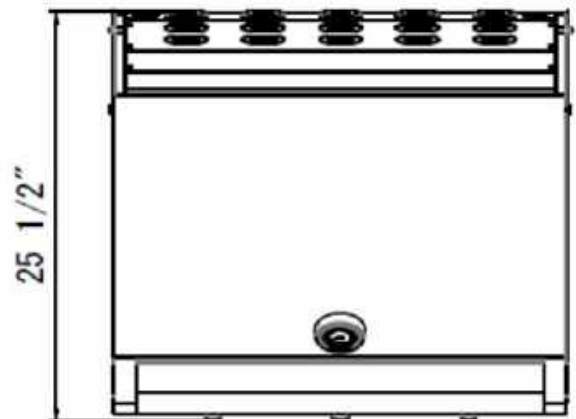

## DIMENSIONS

- Overall: 23" H x 34" W x 25.5" D
- Cutout: 10.25" H x 31" W x 20.5" D

## DIMENSIONAL RENDERINGS

FRONT VIEW

SIDE VIEW

REAR VIEW

TOP VIEW

Overall Product Dimensions			
Model No.	Height	Width	Depth
C3C34	23"	34"	25.5"

Cutout Product Dimensions			
Model No.	Height	Width	Depth
C3C34	10.25"	31"	20.5"