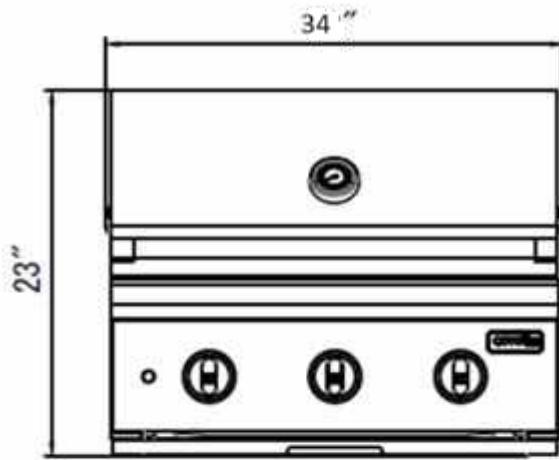

## ACCESSORIES

- Heat Zone Separators (C3HZSC34)
- Rotisserie Kit (CROT34)
- Ceramic Briquettes (C3BRIQ34)
- Charcoal Tray (CCHTRAY12)
- Insulated Jacket (CJAKTCC3)
- Cover (CCVR3-BIG)
- Color Knob Inserts: CKNOBBK, CKNOBY, CKNOBSS, CKNOBR, CKNOBC
- Griddle Grate: C3CSIGRATE34G | Beef Grate: C3CSIGRATE34B
- Veggie Grate: C3CSIGRATE34V | Poultry Grate: C3CSIGRATE34P

## DIMENSIONS

- Overall: 23" H x 34" W x 25.5" D
- Cutout: 10.25" H x 31" W x 20.5" D

## DIMENSIONAL RENDERINGS

FRONT VIEW

SIDE VIEW

REAR VIEW

TOP VIEW

Overall Product Dimensions			
Model No.	Height	Width	Depth
C3C34	23"	34"	25.5"

Cutout Product Dimensions			
Model No.	Height	Width	Depth
C3C34	10.25"	31"	20.5"