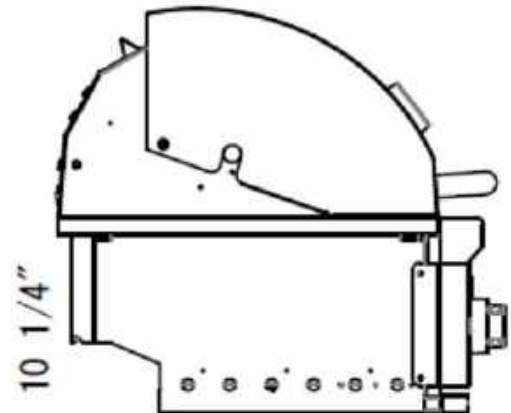

## DIMENSIONS

- Overall: 23" H x 34" W x 25.5" D
- Cutout: 10.25" H x 31" W x 20.5" D

## DIMENSIONAL RENDERINGS

FRONT VIEW

SIDE VIEW

REAR VIEW

TOP VIEW

Overall Product Dimensions			
Model No.	Height	Width	Depth
C3C34	23"	34"	25.5"

Cutout Product Dimensions			
Model No.	Height	Width	Depth
C3C34	10.25"	31"	20.5"