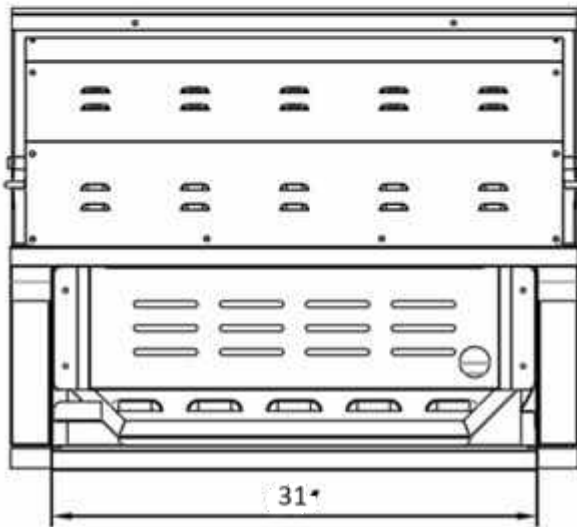

## DIMENSIONS

- Overall: 23" H x 34" W x 25.5" D
- Cutout: 10.25" H x 31" W x 20.5" D

## DIMENSIONAL RENDERINGS

FRONT VIEW

SIDE VIEW

REAR VIEW

TOP VIEW

Overall Product Dimensions			
Model No.	Height	Width	Depth
C3C34	23"	34"	25.5"

Cutout Product Dimensions			
Model No.	Height	Width	Depth
C3C34	10.25"	31"	20.5"