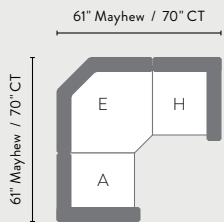

Mayhew & Classic Terrace (CT) Sectional Arrangement Options

A Right Arm Club Chair	D Right Arm Chaise Lounge	G Armless Chaise Lounge	J Left Arm Sofa
B Right Arm Loveseat	E Corner Section	H Left Arm Club Chair	K Left Arm Chaise Lounge
C Right Arm Sofa	F Center Armless Section	I Left Arm Loveseat	

Right Arm Club Chair