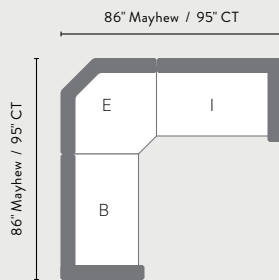

Right Arm Club Chair

Right Arm Loveseat

Right Arm Sofa

Chaise Lounge (Right Arm, Armless & Left Arm Options)

Center Armless Section

COMFO BACK

HDPE

Comfo Back Adirondack Chair
(PATC2400)
31.5" W X 32.5" D X 38.5" H
Arm Height 24"