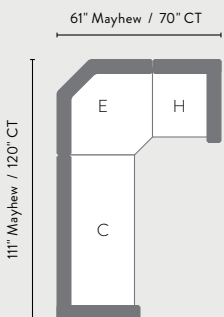

Right Arm Club Chair

Right Arm Loveseat

Right Arm Sofa

Chaise Lounge (Right Arm, Armless & Left Arm Options)

Center Armless Section

COMFO BACK

HDPE

Comfo Back Adirondack Chair
(PATC2400)
31.5" W X 32.5" D X 38.5" H
Arm Height 24"