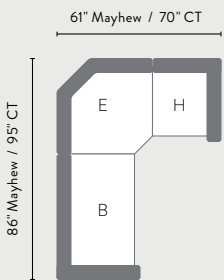

Right Arm Club Chair

Right Arm Loveseat

Right Arm Sofa

Chaise Lounge (Right Arm, Armless & Left Arm Options)

Center Armless Section

COMFO BACK

HDPE

Comfo Back Adirondack Chair
(PATC2400)
31.5" W X 32.5" D X 38.5" H
Arm Height 24"