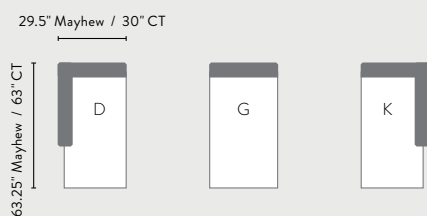

Right Arm Club Chair

Right Arm Loveseat

Right Arm Sofa

Chaise Lounge (Right Arm, Armless & Left Arm Options)

Center Armless Section

COMFO BACK

HDPE

Comfo Back Adirondack Chair
(PATC2400)
31.5" W X 32.5" D X 38.5" H
Arm Height 24"