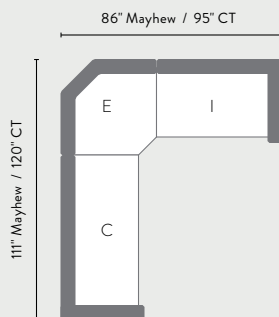

Right Arm Club Chair

Right Arm Loveseat

Right Arm Sofa

Chaise Lounge (Right Arm, Armless & Left Arm Options)

Center Armless Section

COMFO BACK

HDPE

Comfo Back Adirondack Chair
(PATC2400)
31.5" W X 32.5" D X 38.5" H
Arm Height 24"