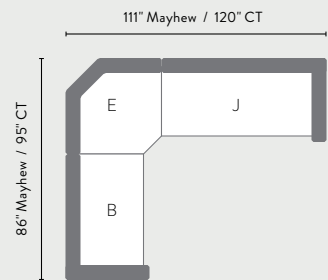

Right Arm Club Chair

Right Arm Loveseat

Right Arm Sofa

Chaise Lounge (Right Arm, Armless & Left Arm Options)

Center Armless Section

COMFO BACK

HDPE

Comfo Back Adirondack Chair
(PATC2400)
31.5" W X 32.5" D X 38.5" H
Arm Height 24"