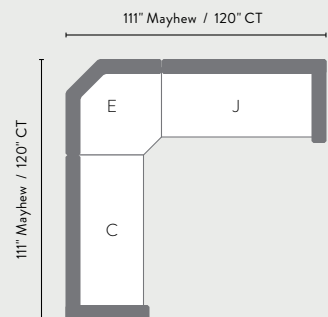

Right Arm Club Chair

Right Arm Loveseat

Right Arm Sofa

Chaise Lounge (Right Arm, Armless & Left Arm Options)

Center Armless Section

COMFO BACK

HDPE

Comfo Back Adirondack Chair
(PATC2400)
31.5" W X 32.5" D X 38.5" H
Arm Height 24"