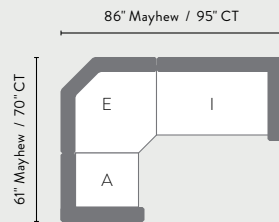

Mayhew & Classic Terrace (CT) Sectional Arrangement Options

A Right Arm Club Chair	D Right Arm Chaise Lounge	G Armless Chaise Lounge	J Left Arm Sofa
B Right Arm Loveseat	E Corner Section	H Left Arm Club Chair	K Left Arm Chaise Lounge
C Right Arm Sofa	F Center Armless Section	I Left Arm Loveseat	

Right Arm Club Chair