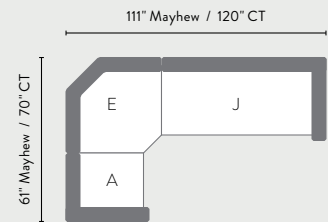

Mayhew & Classic Terrace (CT) Sectional Arrangement Options

A Right Arm Club Chair	D Right Arm Chaise Lounge	G Armless Chaise Lounge	J Left Arm Sofa
B Right Arm Loveseat	E Corner Section	H Left Arm Club Chair	K Left Arm Chaise Lounge
C Right Arm Sofa	F Center Armless Section	I Left Arm Loveseat	

Right Arm Club Chair