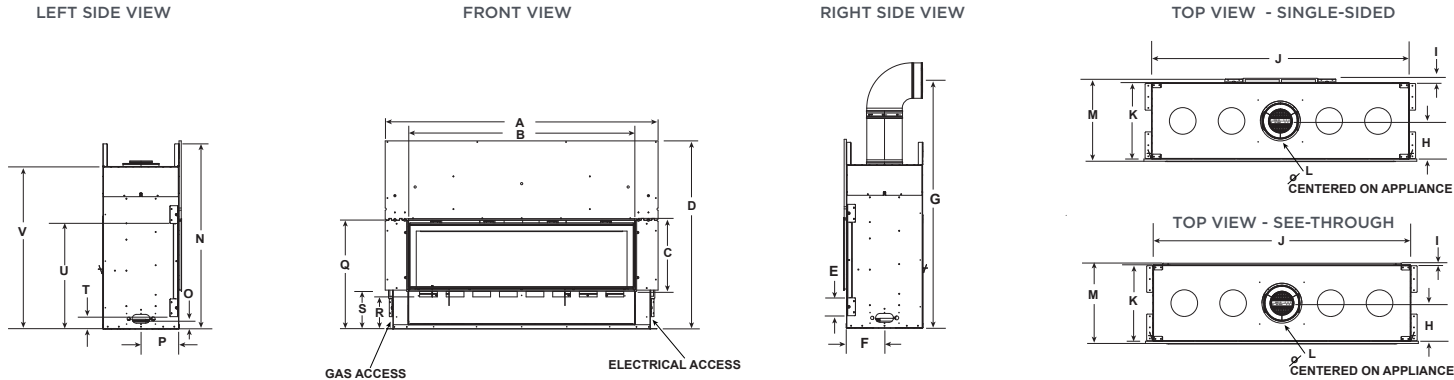

Passive Heat Side Register

Passive Heat Front Register

Passive Heat Open Wall Register
(opening 2" from ceiling)

SPECIFICATIONS

MODEL	FRONT WIDTH		BACK WIDTH		HEIGHT		DEPTH		GLASS SIZE	BTU/HOUR INPUT (NG)
	UNIT	FRAMING	UNIT	FRAMING	UNIT	FRAMING	UNIT	FRAMING		
MEZZO36, MEZZO36ST	46-3/16 [1173]	48-1/4 [1226]	46-3/16 [1173]	48-1/4 [1226]	41-3/4 [1060]	42 [1067]	17-1/8 [435]	18-1/4 [464] ST: 17 [432]	35-1/2 x 12-1/2 [908 x 318]	17,500 - 30,000
MEZZO48, MEZZO48ST	58 [1473]	60-1/4 [1530]	58 [1473]	60-1/4 [1530]	41-3/4 [1060]	42 [1067]	17-1/8 [435]	18-1/4 [464] ST: 17 [432]	47-1/2 x 12-1/2 [1207 x 318]	21,000 - 40,000
MEZZO60, MEZZO60ST	70 [1778]	72-1/4 [1835]	70 [1778]	72-1/4 [1835]	47-3/4 [1213]	48 [1219]	17-1/8 [435]	18-1/4 [464] ST: 17 [432]	59-1/2 x 12-1/2 [1511 x 318]	26,000 - 50,000
MEZZO72, MEZZO72ST	82 [2083]	84-1/4 [2140]	82 [2083]	84-1/4 [2140]	47-3/4 [1213]	48 [1219]	17-1/8 [435]	18-1/4 [464] ST: 17 [432]	71-1/2 x 12-1/2 [1861 x 318]	30,000 - 58,000