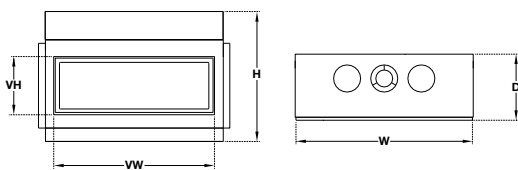

Visible Height	Visible Width	Minimum Rough Framing Dimensions			CSA P.4 Efficiency	Natural Gas (BTUH)	LP Gas (BTUH)
			Height	Width	Depth			
ML39 Timberline/Décor	15 1/4"	41 3/4"	40"	56"	19 1/2"	76%	23,000-34,250	28,000-34,250
ML47 Timberline/Décor	17 1/4"	47 7/8"	42"	62"	19 1/2"	71%	25,000-41,000	24,000-41,000
ML54 Timberline/Décor	19 1/2"	55 1/8"	44 1/2"	69"	19 1/2"	70%	27,500-41,000	33,000-41,000
ML60 Timberline/Décor	19 1/2"	61 1/8"	44 1/2"	75"	19 1/2"	72%	27,500-41,000	33,000-41,000
ML72 Timberline/Décor	21 1/2"	72 1/8"	46"	86"	19 1/2"	81%	27,000-60,000	31,000-60,000

KEY: VH=Visible Height, VW=Visible Width, H=Height, W=Width, D=Depth

mendotaearth.com

Create your ideal style with the **Design Your Fireplace tool** on our website